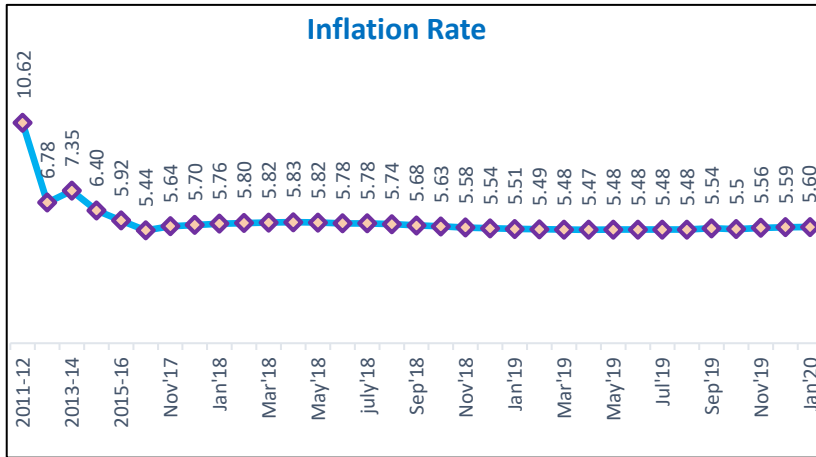

Major Macroeconomic Indicator

Jan-2020

Major Macroeconomic Indicator