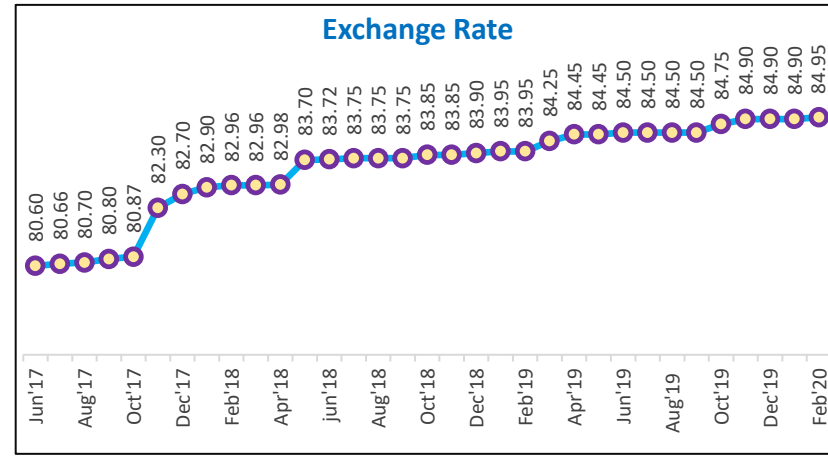

Major Macroeconomic Indicator

Jan-2020

Major Macroeconomic Indicator