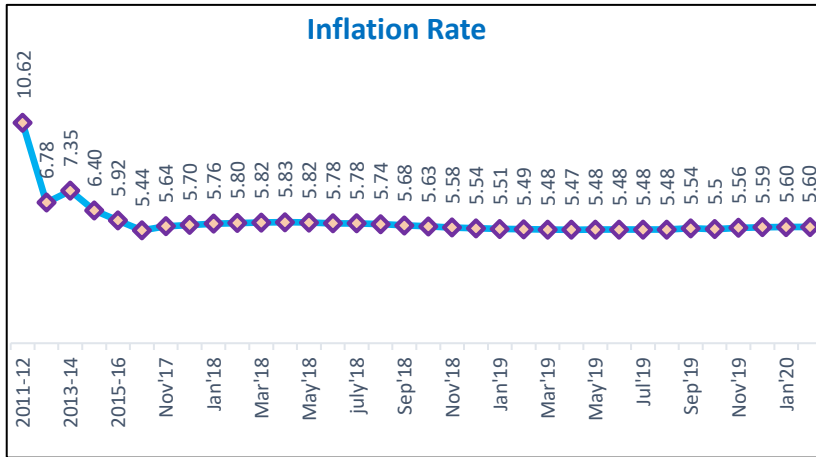

Major Macroeconomic Indicator

Feb-2020

Major Macroeconomic Indicator